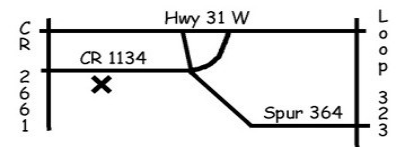

32.3158 Degrees North
95.4293 Degrees West